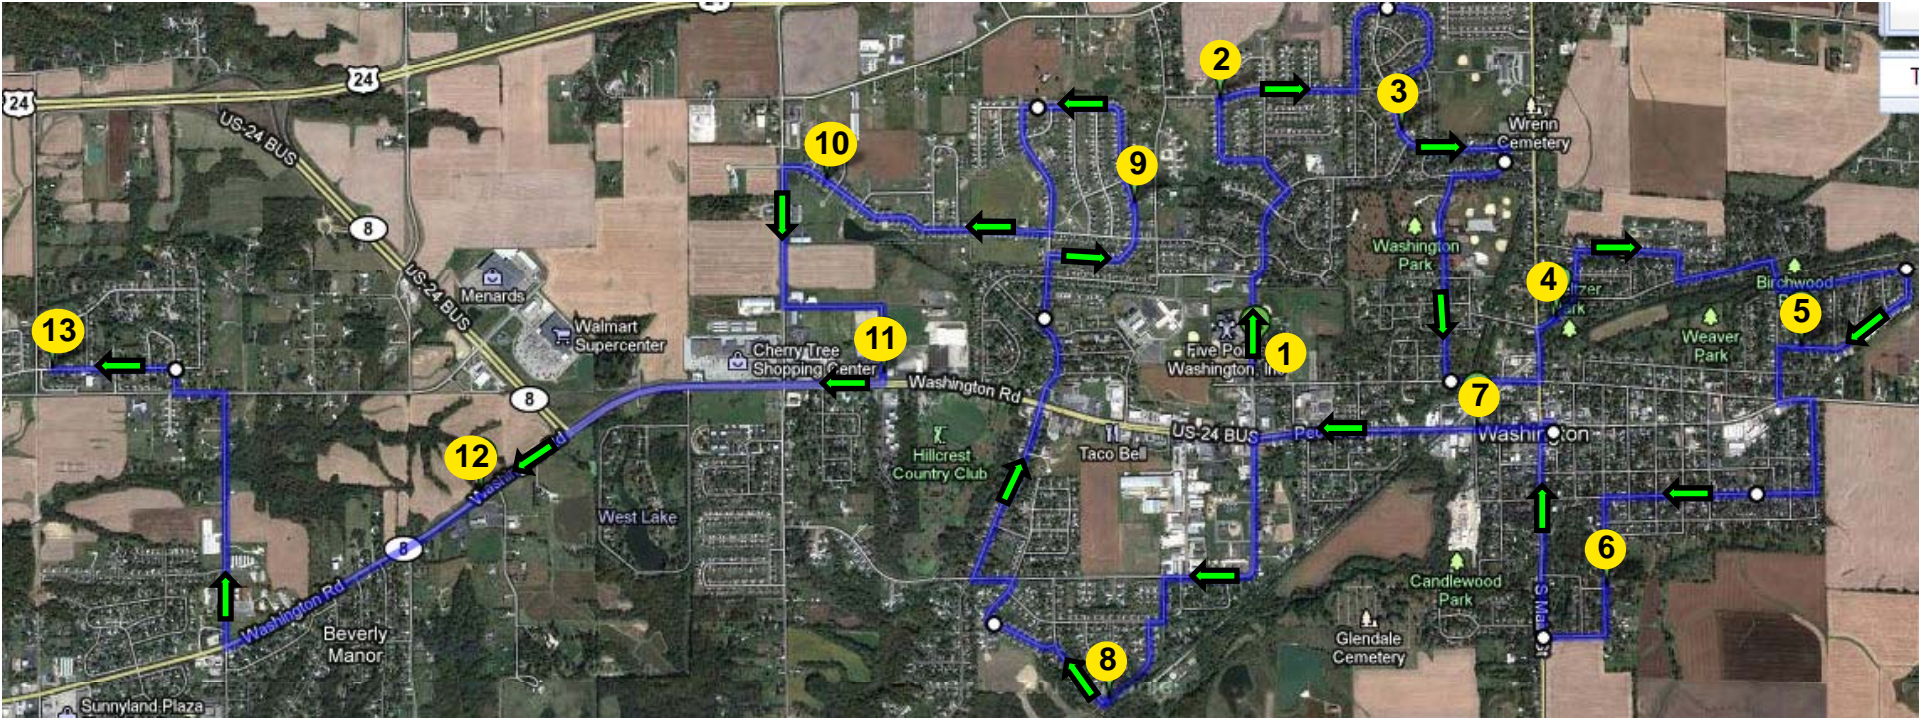

Leg numbers 1-12

2011 St. Jude Washington to Peoria Run Route

Sheet 1 of 2
August 6, 2011

2011 St. Jude Washington to Peoria Run Route

Sheet 2 of 2
August 6, 2011